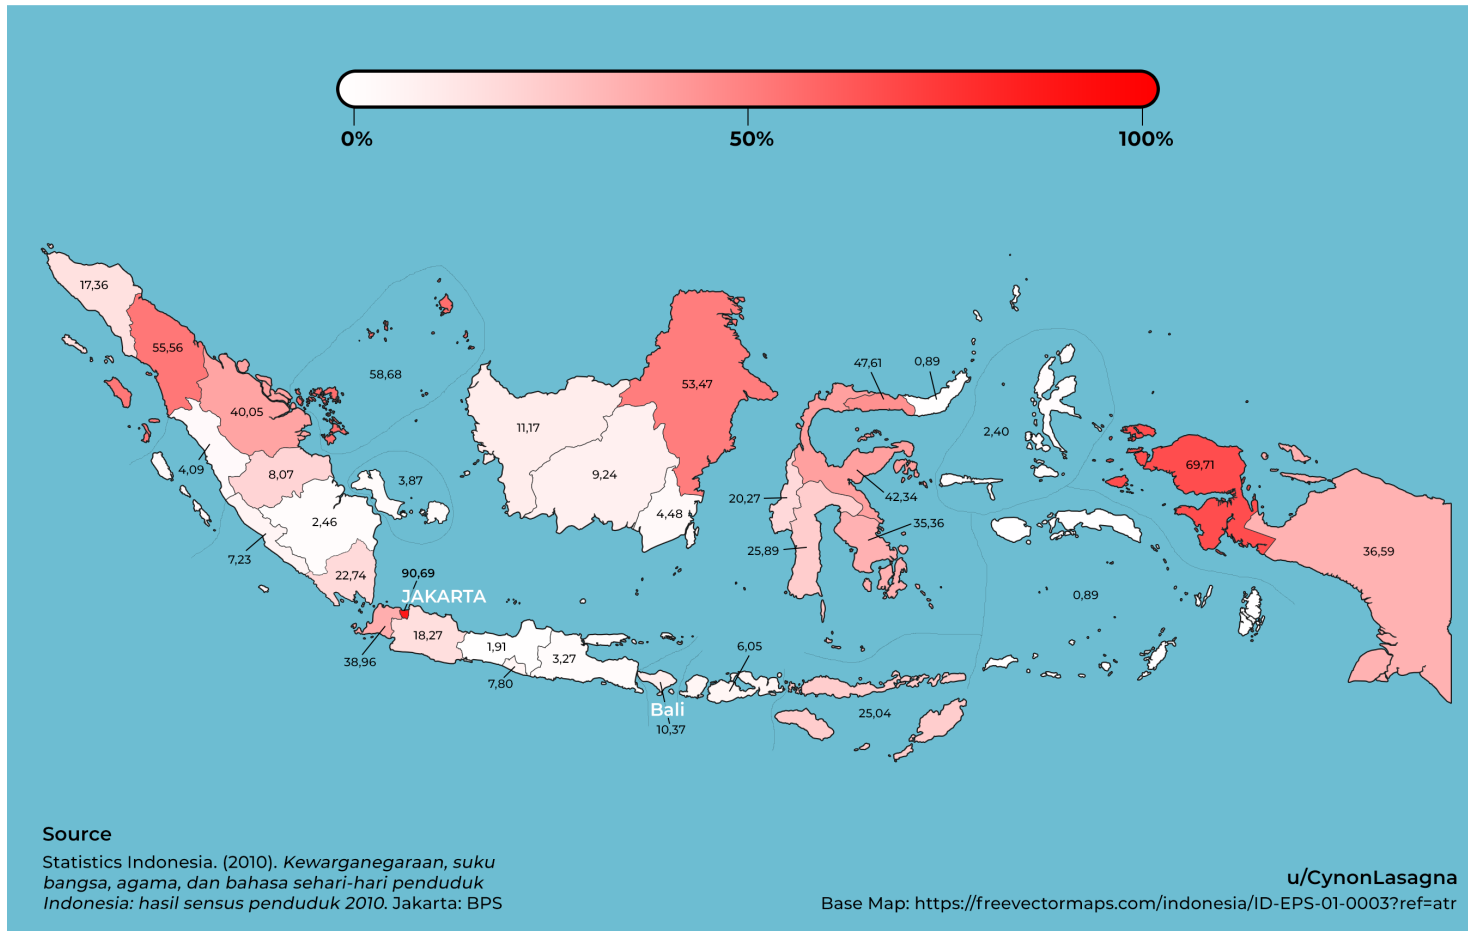

Proportion of residents aged 5 or older using *Bahasa Indonesia* (official language of Indonesia) at home in 2010

- English is spoken among **educated population** of Indonesia (Jakarta, Bali, Surabaya, Yogyakarta).
- Depending on education level, English proficiency ranges from **basic to advanced**.
- In some areas, locals may even **speak better** English than Indonesian.