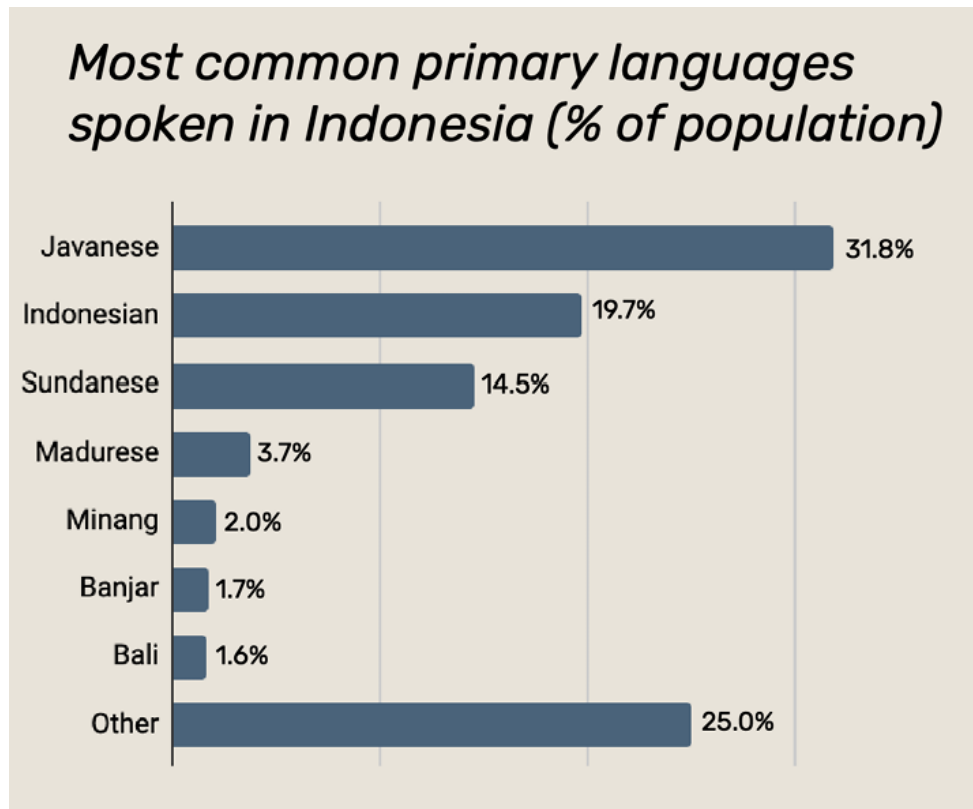

Variation of English
use in Indonesia is **due**
to interference from
regional languages

ENGLISH LANGUAGE USE IN INDONESIA

THE DIVERSITY OF LANGUAGE SPOKEN

ENGLISH LANGUAGE USE IN INDONESIA

ENGLISH LANGUAGE SPEAKERS IN INDONESIA – SOCIAL AND AGE GROUP

(Indonesian Population Census, 2010)

- Over 700 languages spoken in Indonesia
- Indonesian (Bahasa Indonesia) is the primary lingua franca.
- Indonesian is spoken by over 94% of the population, but it is the primary language of only 20% of the population.
- Javanese (Bahasa Jawa) is the most common → by over 30%

Proportion of residents aged 5 or older using *Bahasa Indonesia* (official language of Indonesia) at home in 2010

- English is spoken among **educated population** of Indonesia (Jakarta, Bali, Surabaya, Yogyakarta).
- Depending on education level, English proficiency ranges from **basic to advanced**.
- In some areas, locals may even **speak better** English than Indonesian.